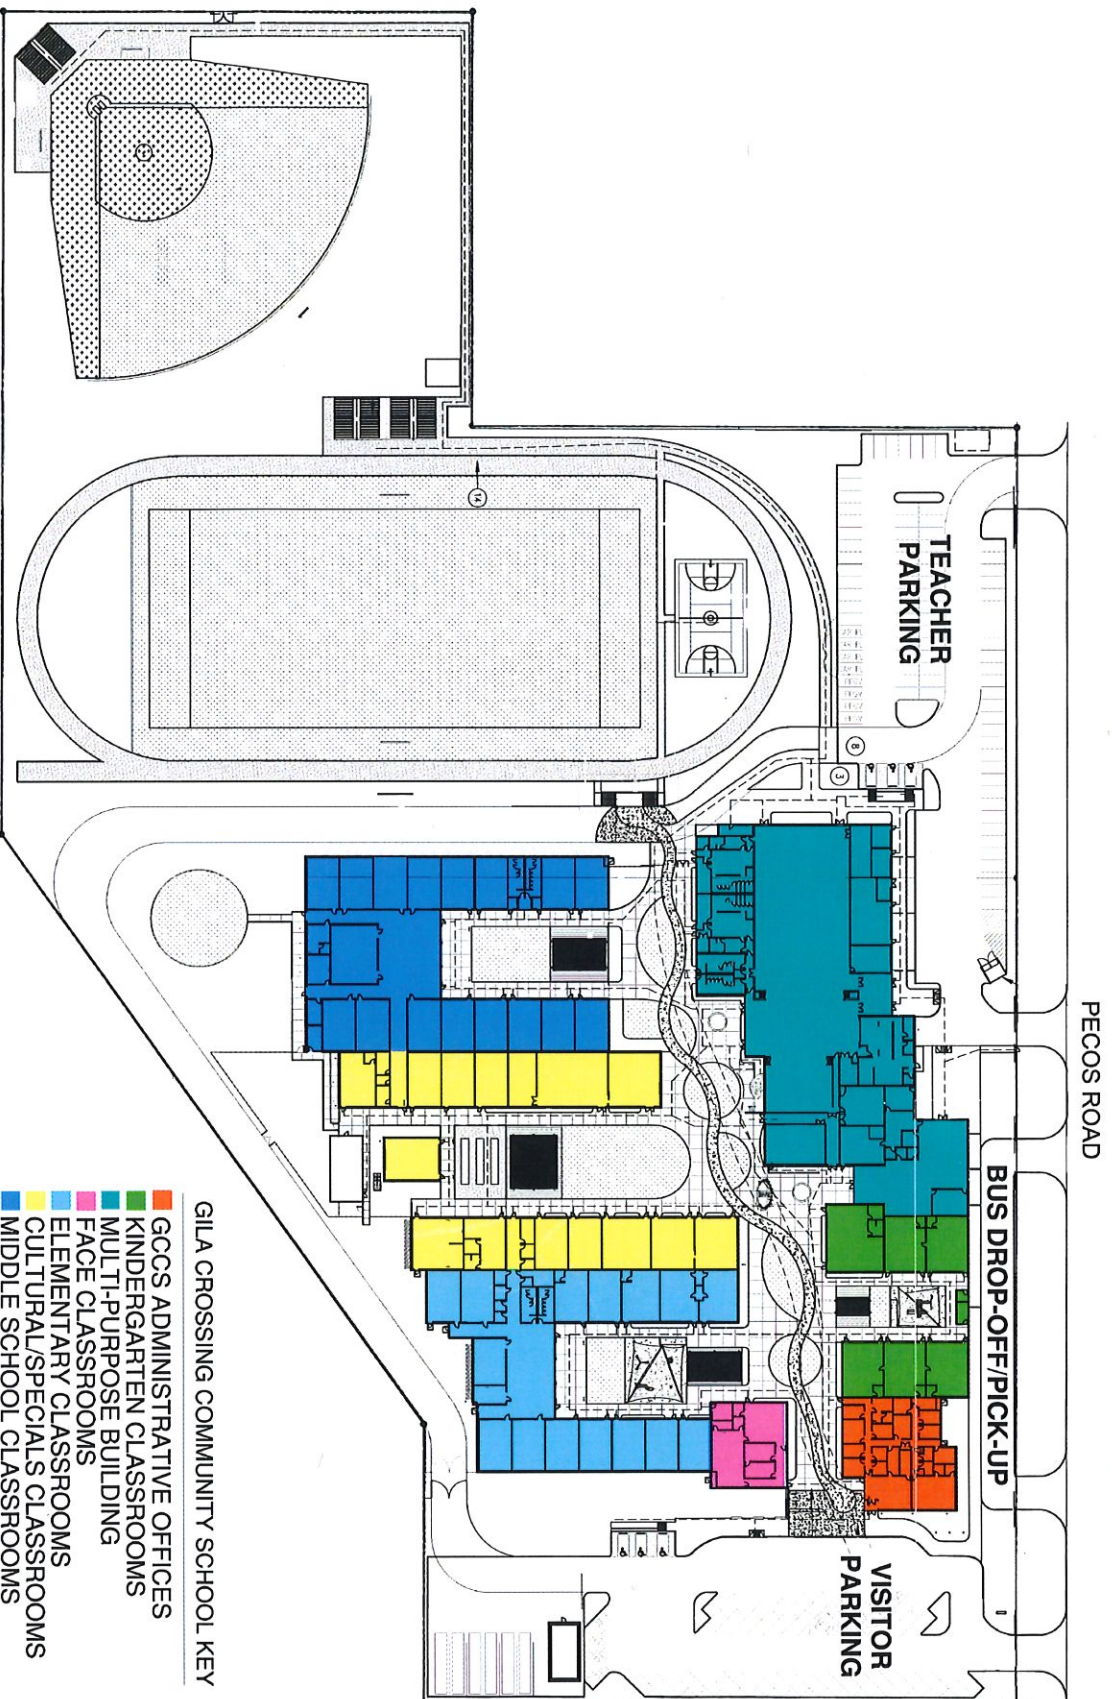

# Gila Crossing Community School Site Map

4665 W. Pecos Rd. ♦ Laveen, Arizona 85339

Phone: (520) 550-4834 ♦ Fax: (520) 550-5526